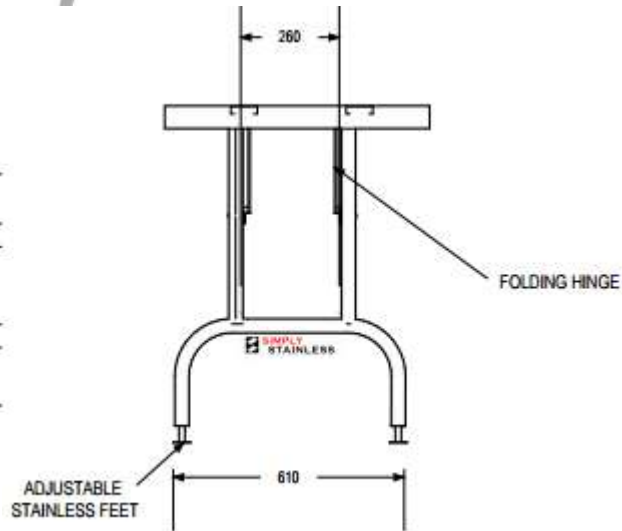

# SIMPLY STAINLESS

www.simplystainless.com

Modular sinks tables and shelves

SPECIFICATION	
Tops	1.2mm gauge, high quality stainless steel, no. 4 finish
Core	1.2mm stainless steel top hat stiffening channel
Frames	38mm round stainless steel tube, satin polished, machined collars, adjustable stainless disc feet, heavy duty hinge

38	FOLDING EVENTS TABLE	
	Product Code	Dimensions
	38.ET	700mm x 1800mm x 900mm