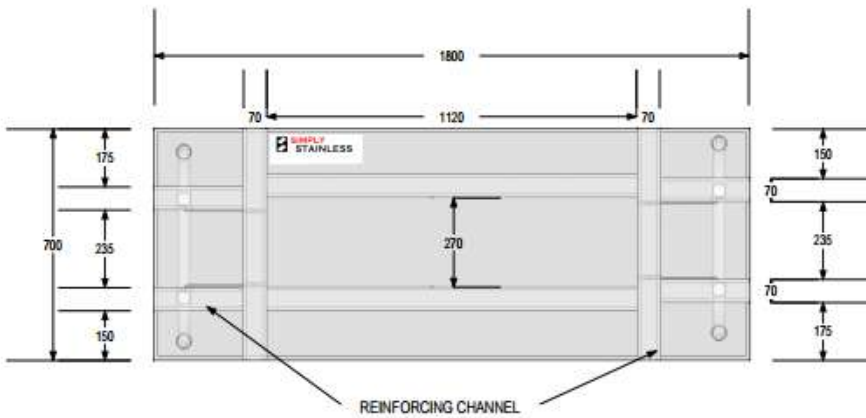

# SIMPLY STAINLESS

www.simplystainless.com

Modular sinks tables and shelves

SPECIFICATION	
Tops	1.2mm gauge, high quality stainless steel, no. 4 finish
Core	1.2mm stainless steel top hat stiffening channel
Frames	38mm round stainless steel tube, satin polished, machined collars, adjustable stainless disc feet, heavy duty hinge

38	FOLDING EVENTS TABLE	
	Product Code	Dimensions
	38.ET	700mm x 1800mm x 900mm