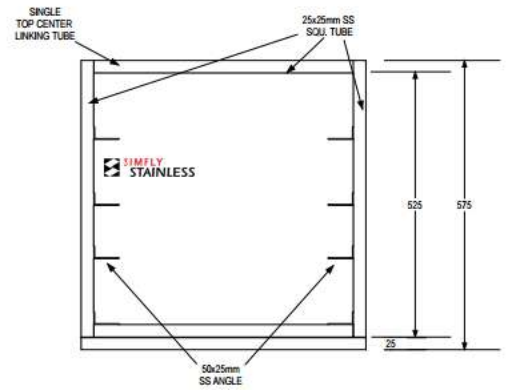

SIMPLY STAINLESS

www.simplystainless.com

Modular sinks tables and shelves

SPECIFICATION	
Runners	1.6mm gauge, high quality stainless steel, no. 4 finish
Frames	25 x 25 x 1.2 stainless steel tube

36	DISHWASH BASKET CASSETTE	
	Product Code	Dimensions
	36.DBC	330mm x 525mm x 630mm