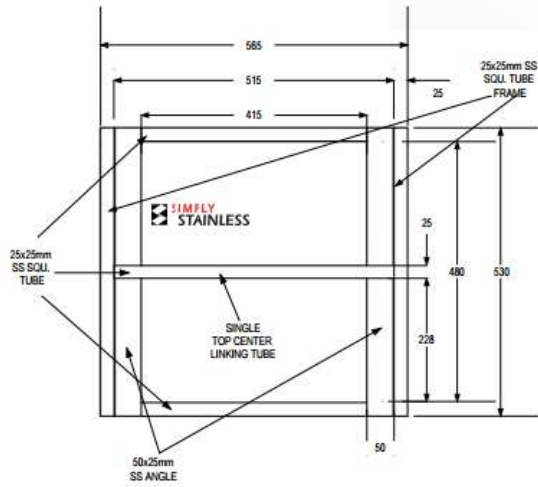

SIMPLY STAINLESS

www.simplystainless.com

Modular sinks tables and shelves

SPECIFICATION	
Runners	1.6mm gauge, high quality stainless steel, no. 4 finish
Frames	25 x 25 x 1.2 stainless steel tube

36	DISHWASH BASKET CASSETTE	
	Product Code	Dimensions
	36.DBC	330mm x 525mm x 630mm