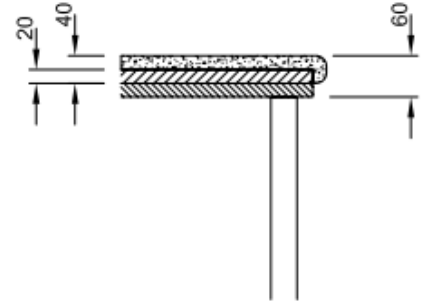

SIMPLY STAINLESS

www.simplystainless.com

Modular sinks tables and shelves

SPECIFICATION	
Tops	20mm Granite (black or white)
Core	3mm zincalume, marine grade protective paint
Frames	38mm round stainless steel tube, satin polished, machined collars, adjustable stainless disc feet
Undershelves	1.2mm gauge, high quality stainless steel, no. 4 finish, top hat stiffening with channels

23	GRANITE BENCHES	
	Product Code	Dimensions
	23.0600B	600mm x 600mm x 900mm
	23.0600W	600mm x 600mm x 900mm
	23.0900B	900mm x 600mm x 900mm
	23.0900W	900mm x 600mm x 900mm
	23.1200B	1200mm x 600mm x 900mm
	23.1200W	1200mm x 600mm x 900mm