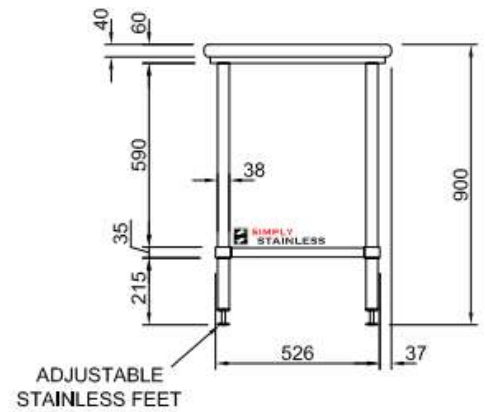

SIMPLY STAINLESS

www.simplystainless.com

Modular sinks tables and shelves

SPECIFICATION	
Tops	20mm Granite (black or white)
Core	3mm zincalume, marine grade protective paint
Frames	38mm round stainless steel tube, satin polished, machined collars, adjustable stainless disc feet
Undershelves	1.2mm gauge, high quality stainless steel, no. 4 finish, top hat stiffening with channels

23	GRANITE BENCHES	
	Product Code	Dimensions
	23.0600B	600mm x 600mm x 900mm
	23.0600W	600mm x 600mm x 900mm
	23.0900B	900mm x 600mm x 900mm
	23.0900W	900mm x 600mm x 900mm
	23.1200B	1200mm x 600mm x 900mm
	23.1200W	1200mm x 600mm x 900mm