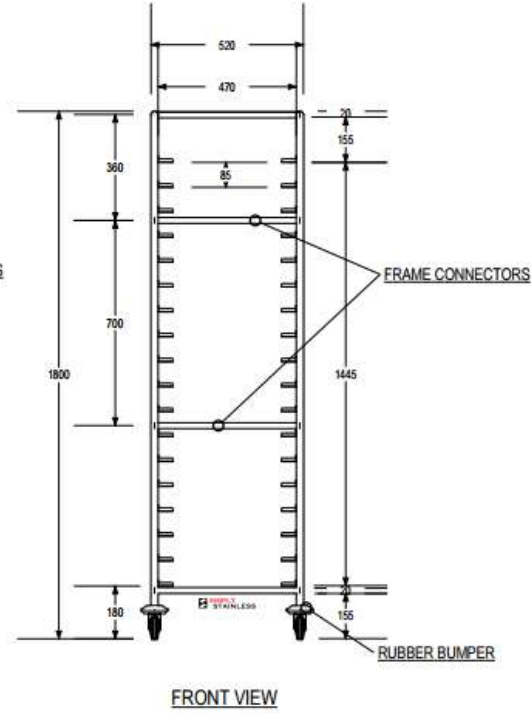

SIMPLY STAINLESS

www.simplystainless.com

Modular sinks tables and shelves

SPECIFICATION	
Frames	Fully welded 25mm stainless tube, Lockable castors 100mm
Runners	1.2mm gauge, fully welded

16	BAKERY TROLLEY	
	Product Code	Dimensions
	16 BT	460mm x 625mm x 1800mm
	16 BTI	520mm x 650mm x 1800mm