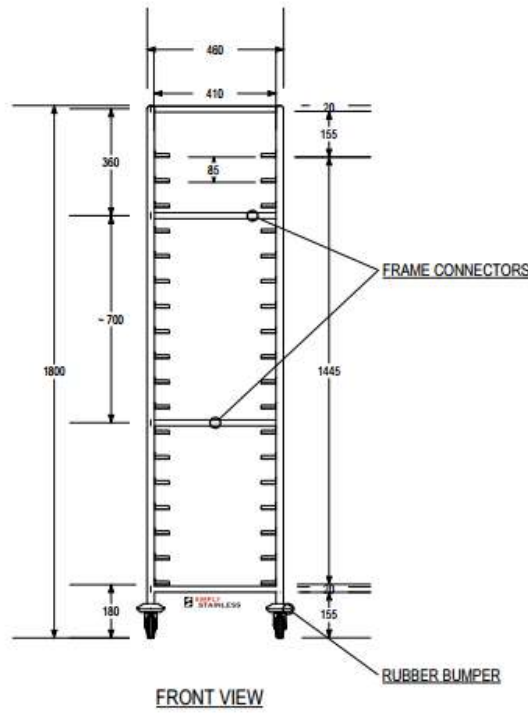

SIMPLY STAINLESS

www.simplystainless.com

Modular sinks tables and shelves

SPECIFICATION	
Frames	Fully welded 25mm stainless tube, Lockable castors 100mm
Runners	1.2mm gauge, fully welded

16	BAKERY TROLLEY	
	Product Code	Dimensions
	16 BT	460mm x 625mm x 1800mm
	16 BTI	520mm x 650mm x 1800mm