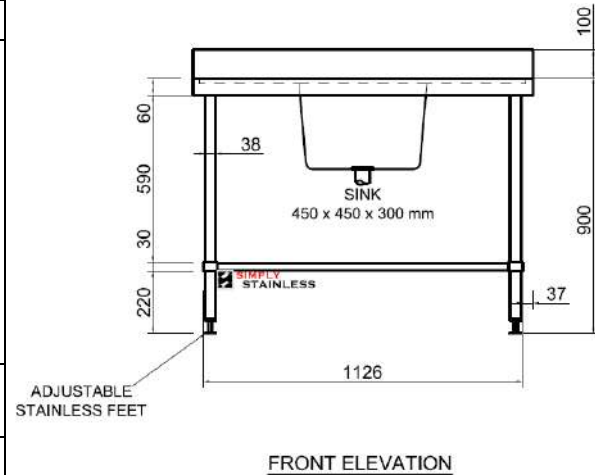

SIMPLY STAINLESS

www.simplystainless.com

Modular sinks tables and shelves

SPECIFICATION	
Tops	1.2mm gauge, high quality stainless steel, no. 4 finish, 450 x 450 x 300 welded bowl w/ sink waste, 100mm upstand (150mm bevelled upstand on 700 series), 20mm wet edge, 60 litre bowl, supplied with 1 x Watermark approved 90mm waste with basket
Core	3mm zincalume, marine grade protective paint
Frames	38mm round stainless steel tube, satin polished, machined collars, stainless steel disc feet
Undershelves	1.2mm gauge, high quality stainless steel, no. 4 finish, top hat stiffening with channels

05.06/07	SINK BENCH SINGLE BOWL (L-Left Hand Bowl, C- Centre Bowl, R- Right Hand Bowl)	
	Product Code	Dimensions
	05.6.0600	600mm x 600mm x 900mm
	05.6.1200 (L,C,R)	1200mm x 600mm x 900mm
	05.6.1500 (L,C,R)	1500mm x 600mm x 900mm
	05.6.1800 (L,C,R)	1800mm x 600mm x 900mm
	05.6.2100 (L,C,R)	2100mm x 600mm x 900mm
	05.7.0600	600mm x 700mm x 900mm
	05.7.1200 (L,C,R)	1200mm x 700mm x 900mm
	05.7.1500 (L,C,R)	1500mm x 700mm x 900mm
	05.7.1800 (L,C,R)	1800mm x 700mm x 900mm
	05.7.2100 (L,C,R)	2100mm x 700mm x 900mm