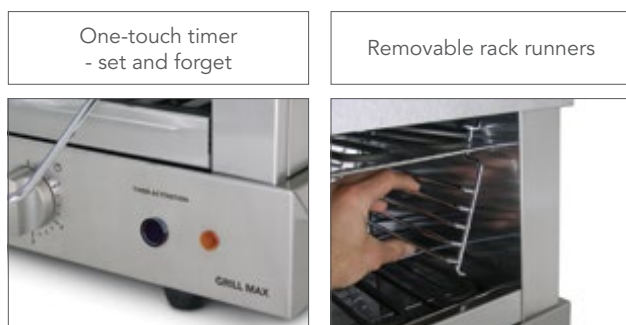

Grill Max Wide-Mouth Toaster

With peak performance and operator safety features, these high performance wide-mouthed toasters will make your conventional toaster a thing of the past.

The wider mouth opening and larger toasting room increases menu options, and is ideal for the preparation of taller dishes. The internal fan reduces external surface temperatures.

The added feature of an electronic timer with a soft, one-touch operation allows you to set your preferred time duration.

GMW815E pictured

FEATURES

- Electronic "soft-touch" timer operation
- 5 minute timer operation
- Set and forget timer with soft one-touch operation for repeat selection
- Top and bottom OR top only heat selection
- Energy regulator control allows for choice and flexibility in heat setting
- Stylish stainless steel design ideal for front-of-house environment
- Dura-life stainless steel elements for prolonged element life
- Wide mouth opening can accommodate dishes as tall as 100 mm
- Larger toasting room enables diversity in menu planning
- Cooling fan reduces external surface temperatures for operator safety
- Removable rack runners for easy cleaning
- Removable crumb tray for easy cleaning
- Audible alarm and flashing light at the end of the cooking cycle