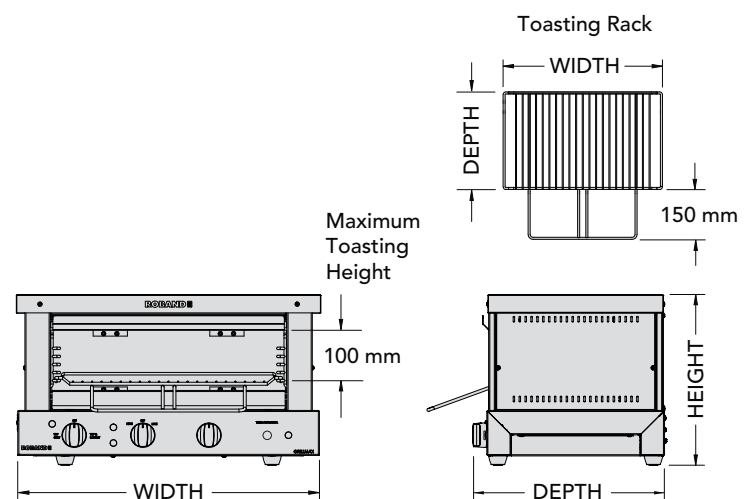

The added feature of an electronic timer with a soft, one-touch operation allows you to set your preferred time duration.

GMW815E pictured

FEATURES

- Electronic "soft-touch" timer operation
- 5 minute timer operation
- Set and forget timer with soft one-touch operation for repeat selection
- Top and bottom OR top only heat selection
- Energy regulator control allows for choice and flexibility in heat setting
- Stylish stainless steel design ideal for front-of-house environment
- Dura-life stainless steel elements for prolonged element life
- Wide mouth opening can accommodate dishes as tall as 100 mm
- Larger toasting room enables diversity in menu planning
- Cooling fan reduces external surface temperatures for operator safety
- Removable rack runners for easy cleaning
- Removable crumb tray for easy cleaning
- Audible alarm and flashing light at the end of the cooking cycle

SPECIFICATIONS

MODEL	SLICES No.	POWER Watts	CURRENT Amps	TIMER Mins	DIMENSIONS w x d x h (mm)	RACK DIMENSIONS w x d (mm)	TOASTING HEIGHT Max (mm)
GMW815E	8	3450	15.0	5	625 x 390* x 350	465 x 280	100

*Depth does not include protruding rack. Including rack, depth is 505 mm.